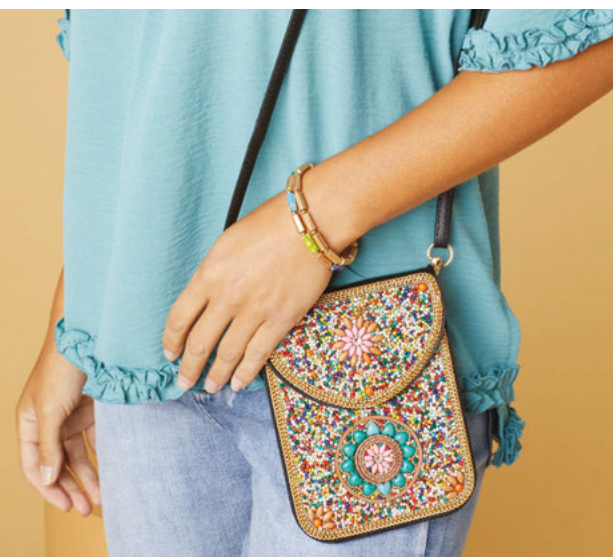

HANDBAGS

PACK OF 3 CROSSBODIES

1 Artisan Beaded Clutch +
Crossbody
2 Artisan Beaded Crossbodies

$42.85/PACK

2428306X

PINK DIAMOND

2428304B

TURQUOISE
PINK FLORAL

2428303C

NAVY SEASHELLS

2428303D

ARTISAN BEADED SUMMER COLLECTION

Colorful versions of our popular beaded bags. The clutch + crossbody features a bold graphic design and our crossbodies feature touches of turquoise and nautical seashells.

ARTISAN BEADED CLUTCH + CROSSBODY

Acrylic Beads and Vegan Leather

9.75" W x 5.25" H x .25" D

$14.95/PC • Min. 2

ARTISAN BEADED CROSSBODY

Acrylic Beads and Vegan Leather

5" W x 7" H x 2"D

$13.95/PC • Min. 2