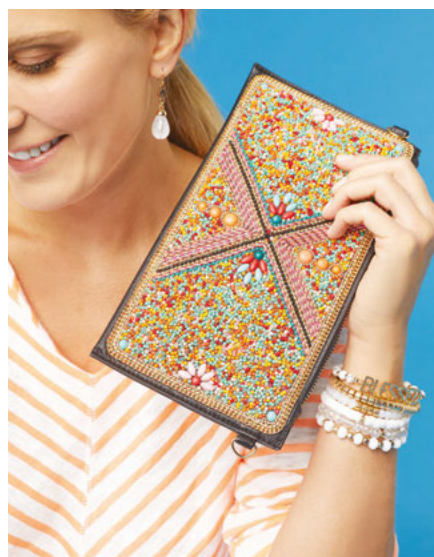

HANDBAGS

PACK OF 3 CROSSBODIES

1 Artisan Beaded Clutch +
Crossbody
2 Artisan Beaded Crossbodies

$42.85/PACK

2428306X

PINK DIAMOND

2428304B

TURQUOISE
PINK FLORAL

2428303C

NAVY SEASHELLS

2428303D

ARTISAN BEADED SUMMER COLLECTION

Colorful versions of our popular beaded bags. The clutch + crossbody features a bold graphic design and our crossbodies feature touches of turquoise and nautical seashells.

ARTISAN BEADED CLUTCH + CROSSBODY

Acrylic Beads and Vegan Leather

9.75" W x 5.25" H x .25" D

$14.95/PC • Min. 2

ARTISAN BEADED CROSSBODY

Acrylic Beads and Vegan Leather

5" W x 7" H x 2"D

$13.95/PC • Min. 2