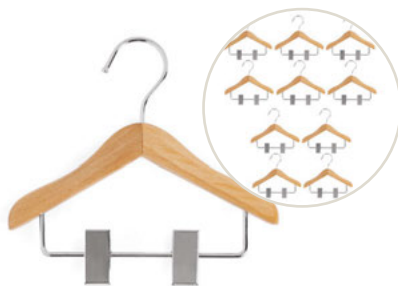

i **Mini Wood Hangers**

Wood and metal
Measures 6" Length

Pack of 10 Hangers
$20/PACK • Min. 1
2046105X