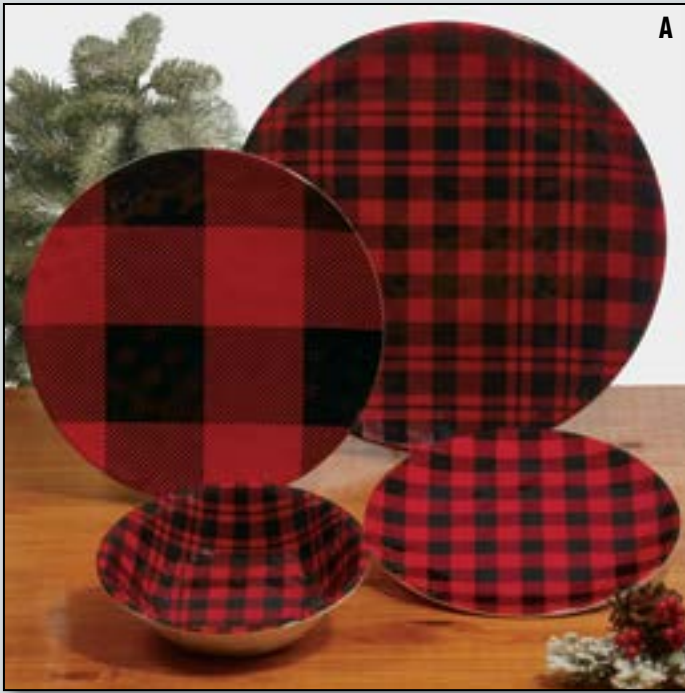

Christmas Plaids - Heavy Weight Melamine

Red Buffalo Plaid - Heavy Weight Melamine

A ITEM #	DESCRIPTION	UPC BAR CODE	MIN QTY	(A) COST	M/C QTY	(B) COST
36980	Dinner Plate 11" (450 Grams)	7 30384 36980 5			12	$5.00
36981	Salad Plate 9" (300 Grams)	7 30384 36981 2			12	$4.25
36982	All Purpose Bowl 7.5" x 2" (300 Grams)	7 30384 36982 9			12	$4.50
36983	Round Platter 14" (650 Grams)	7 30384 36983 6	3	$10.50	6	$9.50