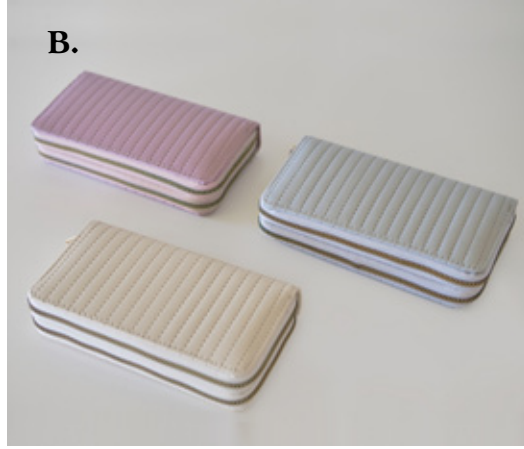

SOLID COLOR WALLET, 3 AST.

6.50" L

\$7.50/each | Min:6

D. 44345

Pink, Green, Blue

LASER CUT WALLET, 3 AST.

7.50" L

\$6.50/each | Min:6

E. 44317

Blue, Green, Red

GINGHAM LARGE QUILTED STRAIGHT WALLET, 3 AST.
7.50" L
\$5.00/each | Min:12

QUILTED STRAIGHT ZIP WALLET, 3 AST.
7.50" L
\$6.50/each | Min:6

GINGHAM SMALL QUILTED STRAIGHT WALLET, 3 AST.
5" L
\$4.00/each | Min:12