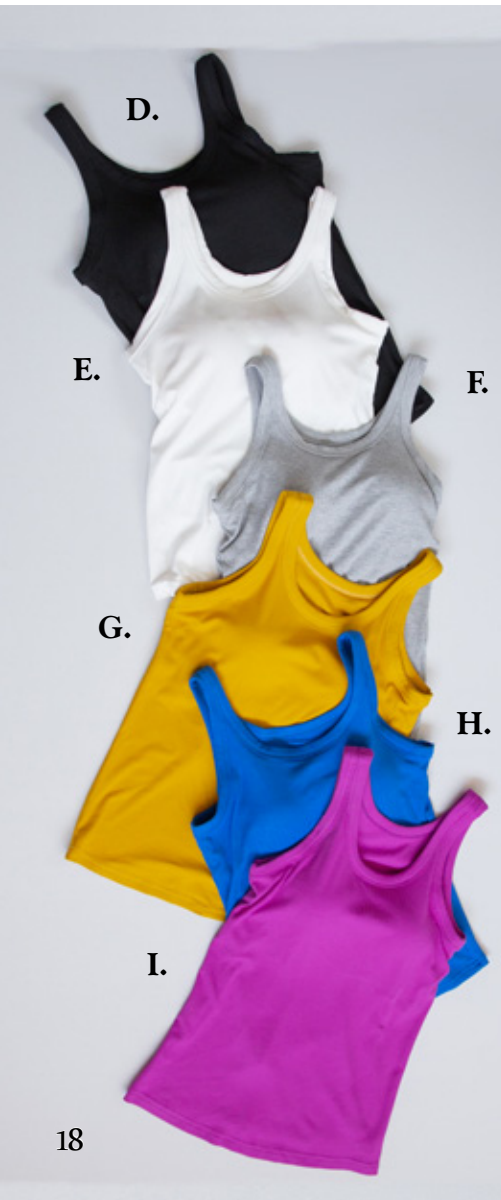

D.

E.

F.

G.

H.

I.