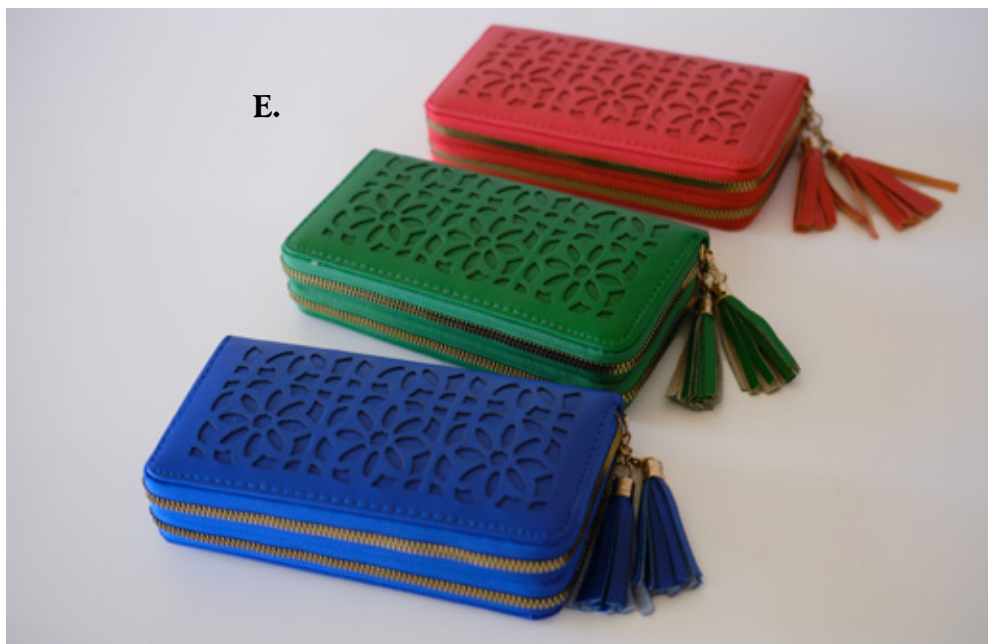

FOLDED WALLET, 4 AST.

(65) 4.25" L

$4.00/each | Min:12

B. 44270

Coral Red, Sky Blue, Blush, Cognac

SOLID COIN PURSE, 3 AST.

4" L

$1.25/each | Min:12

C. 44318

Blue, Green, Red

SOLID COLOR WALLET, 3 AST.

6.50" L

$7.50/each | Min:6

D. 44345

Pink, Green, Blue

LASER CUT WALLET, 3 AST.

7.50" L

$6.50/each | Min:6

E. 44317

Blue, Green, Red