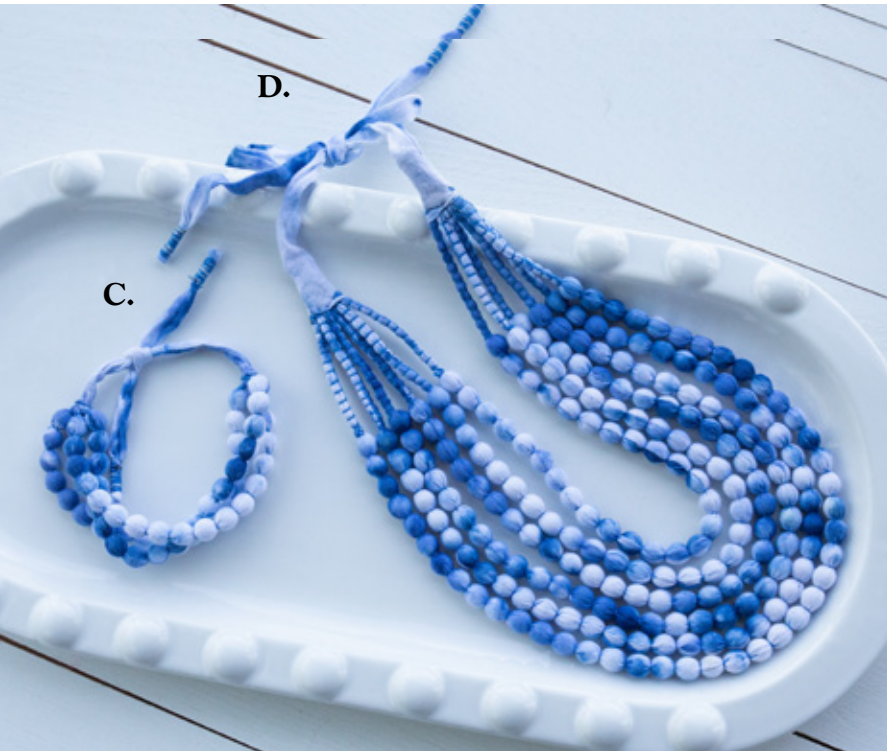

BLUE AND WHITE KANTHA BRACELET

(65) 3" L

$7.25/each | Min:3

C. 44211
Blue

BLUE AND WHITE KANTHA NECKLACE

(65) 18" L

$15.00/each | Min:2

D. 44210
Blue